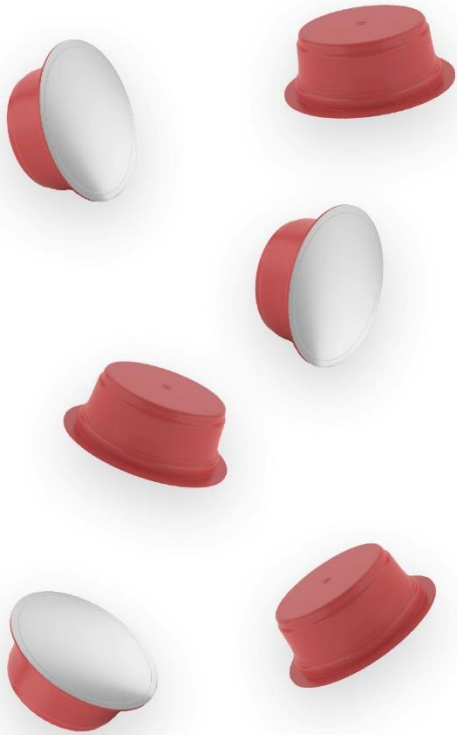

Compost your Lavazza Eco Caps here

LAVAZZA
TORINO, ITALIA, 1895

+

Accepted

- ✓ All Lavazza Eco Caps compatible with Lavazza A Modo Mio coffee machines

Not accepted

- ✗ All Lavazza capsules which are not Eco Caps compatible with Lavazza A Modo Mio coffee machines
- ✗ Cardboard boxes or plastic packaging containing coffee capsules
- ✗ Any other brand of beverage capsules
- ✗ Coffee bags

Scan QR code
to learn more